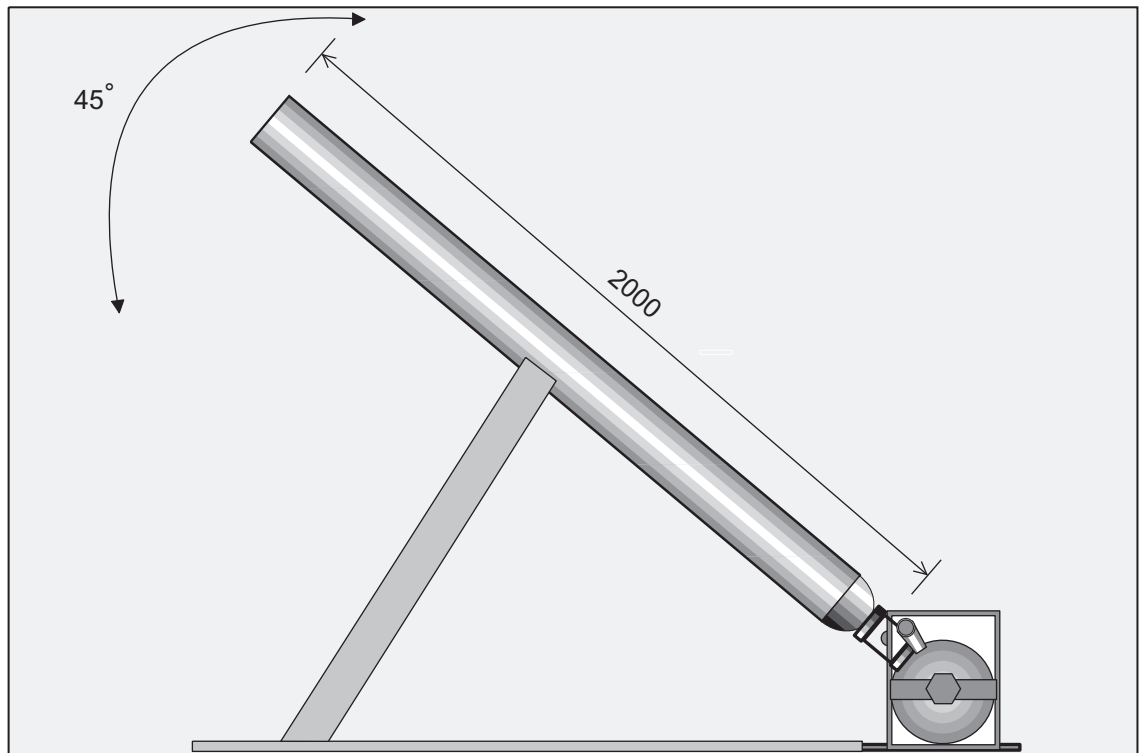

Power Shot

POWER SHOT

Brought to Dome Class!

Boasts Japan's 30m flight.

Flight distance up until here

Power Shot stationed here

fig/size

SPEC

Power supply	Weight	Horn contents	Flight distance
AC100V/0.3A	20kg	Contains 50, 30m tapes	Approximately 30m

For Power Shot's contents, refer to maerial's page.